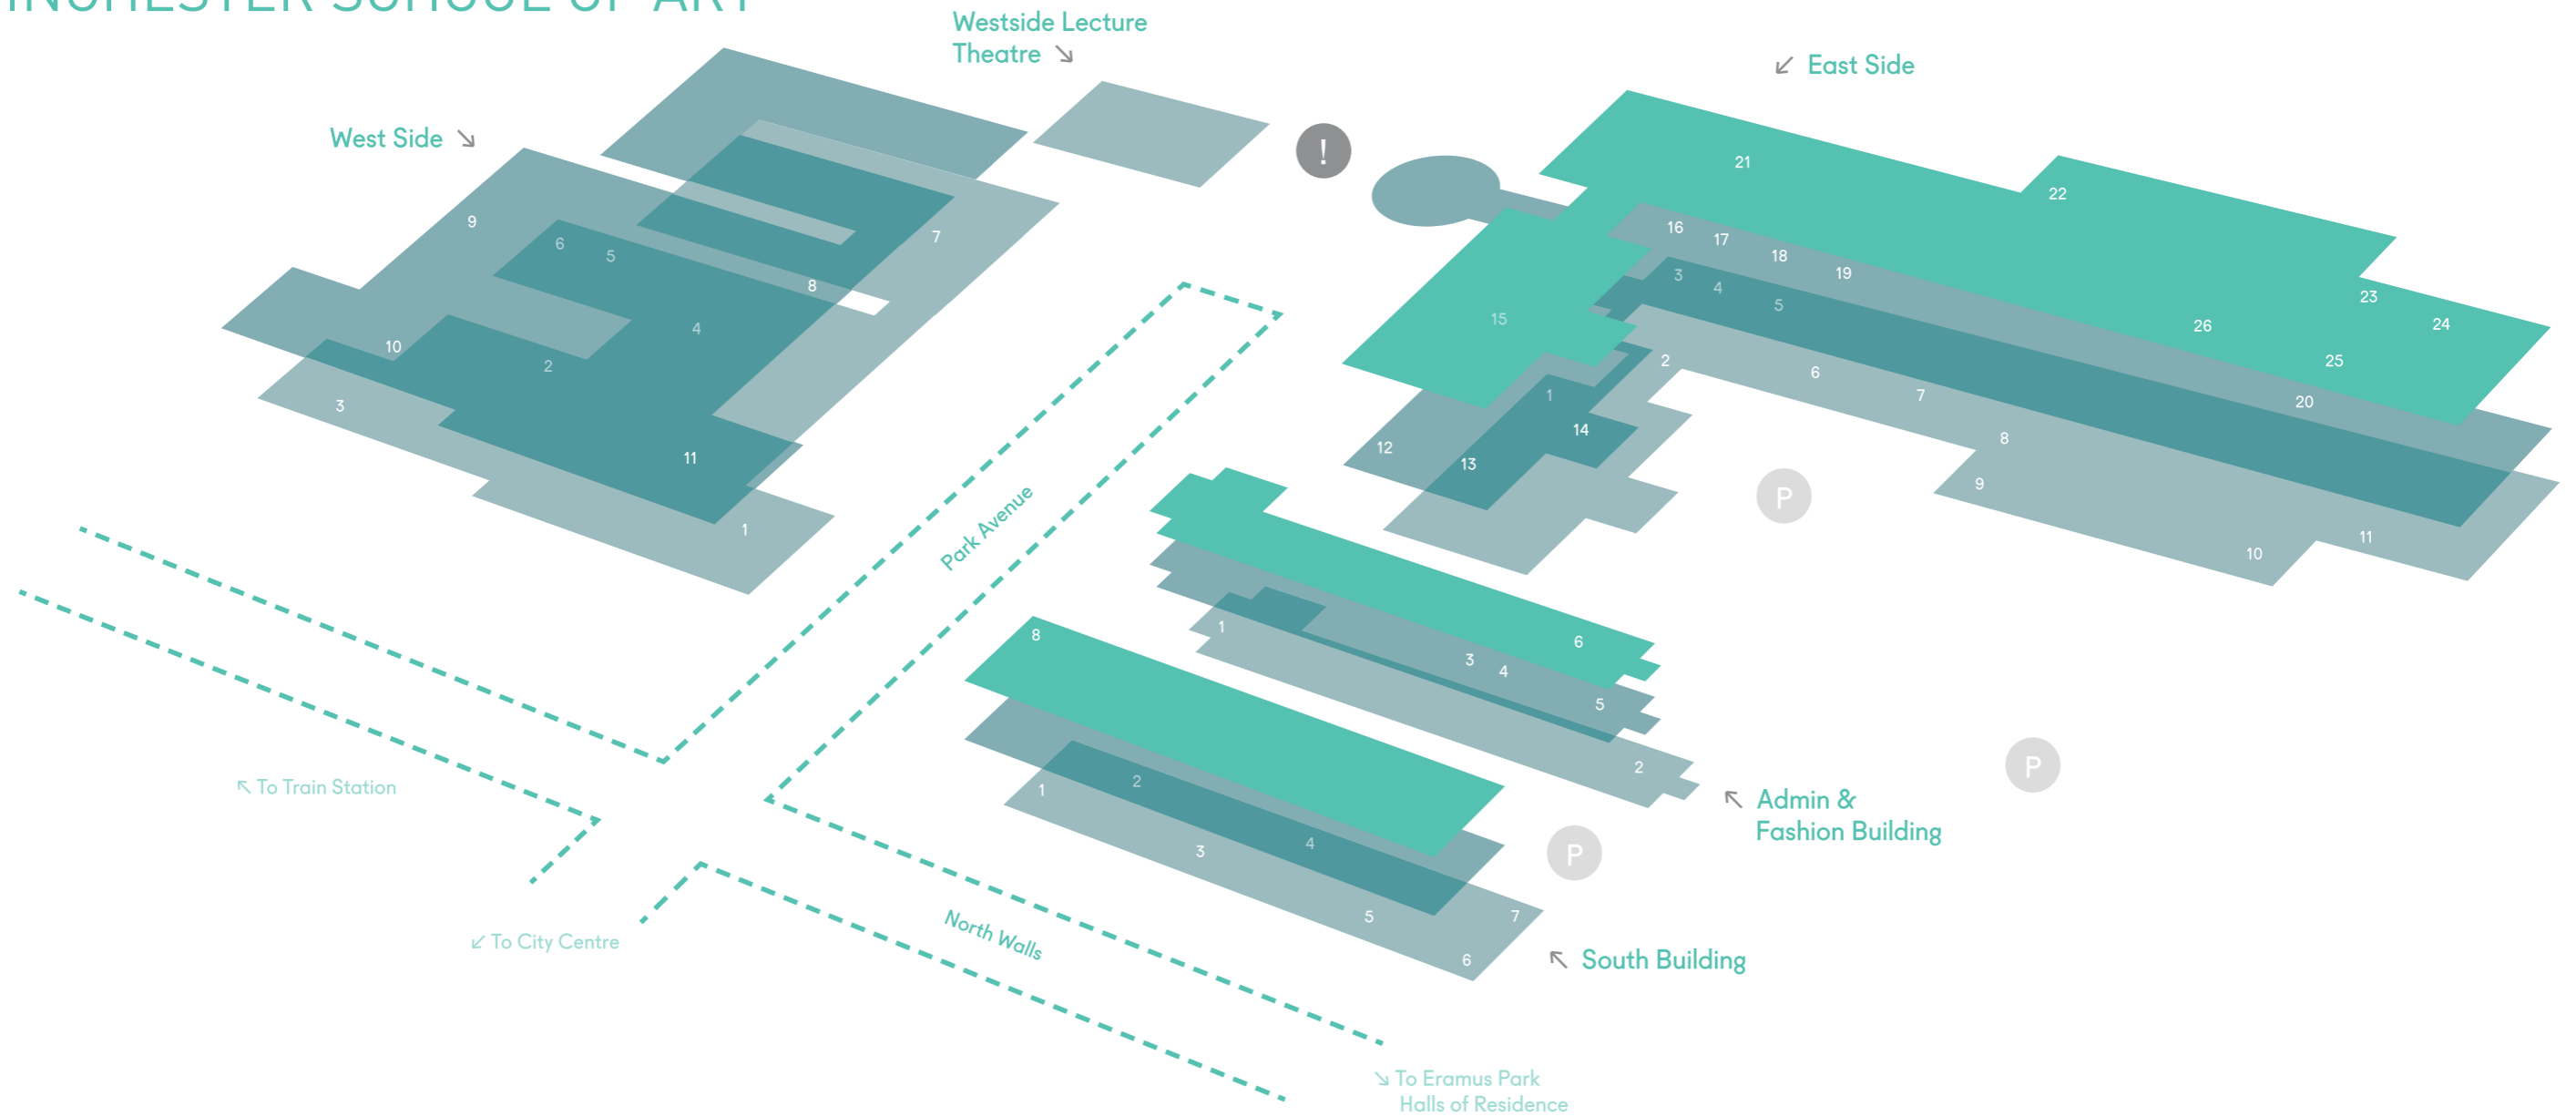

CAMPUS MAP

WINCHESTER SCHOOL OF ART

Welcome to the Winchester School of Art Campus. This map is designed to help you find your way around, and to make you aware of the services and facilities available to you.

South Building

First Floor

1. Computer Suite 1
2. MA Communication Design
3. Games Design 8
4. iLab
5. Games Design 16
6. Games Design 32
7. Video Store

Third Floor

8. Seminar Rooms 6,7,8,9 & 10

West Side

First Floor

Admin & Fashion Building

First Floor

1. Main Reception
2. Student Office

Second Floor

3. Student Support
4. Fashion Studio 3
5. Fashion Studio 1

Third Floor

6. Fashion Studio 2

East Side